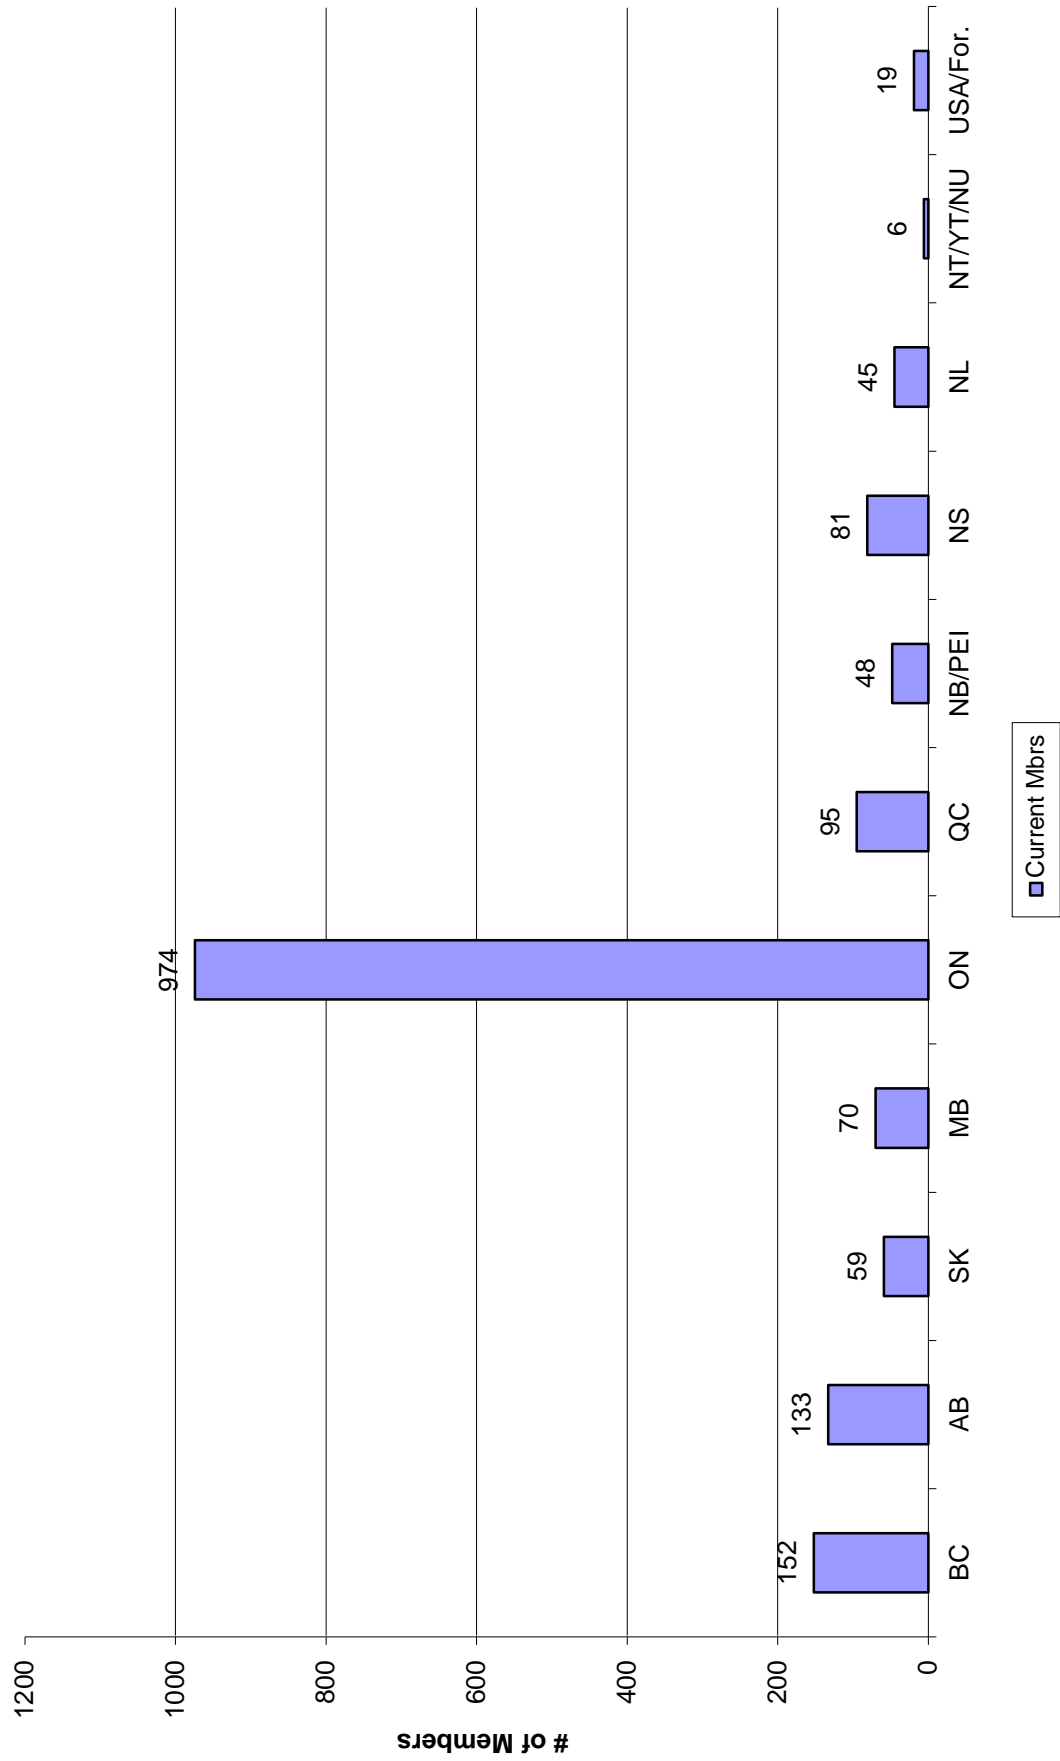

CHICA-Canada National Membership
as at November 1, 2010
1681 Members

CHICA-Canada Members by Province
as at November 1, 2010

CHICA-Canada Members by Discipline
as at November 1, 2010
1681 Members

CHICA-Canada Members by Institution Type
as at November 1, 2010
1681 Members