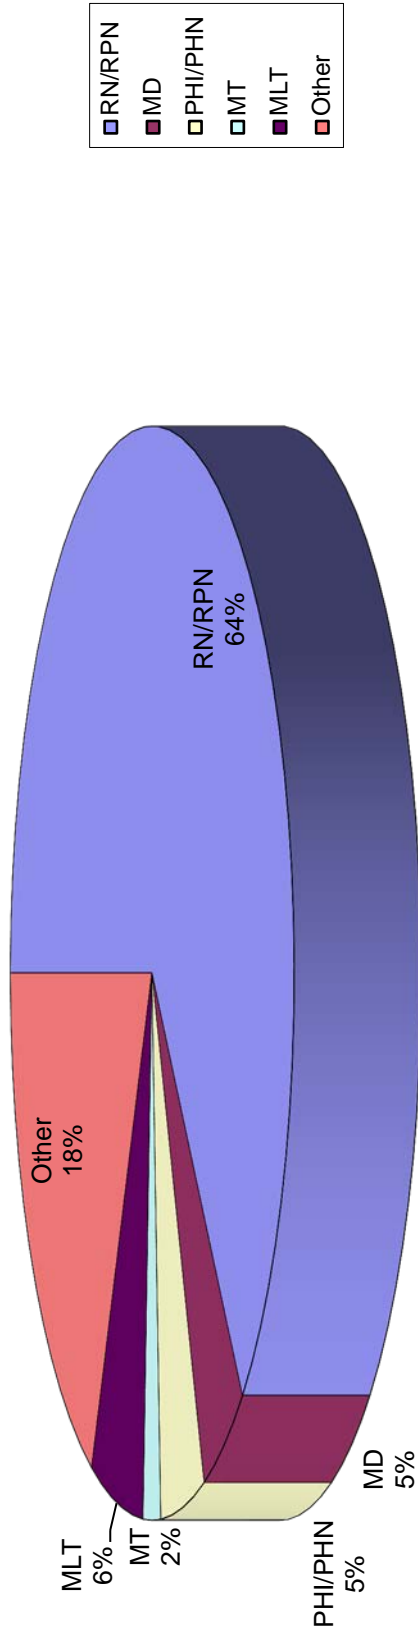

CHICA-Canada National Membership
as at November 1, 2010
1681 Members

CHICA-Canada Members by Province
as at November 1, 2010

CHICA-Canada Members by Discipline
as at November 1, 2010
1681 Members

CHICA-Canada Members by Institution Type
as at November 1, 2010
1681 Members