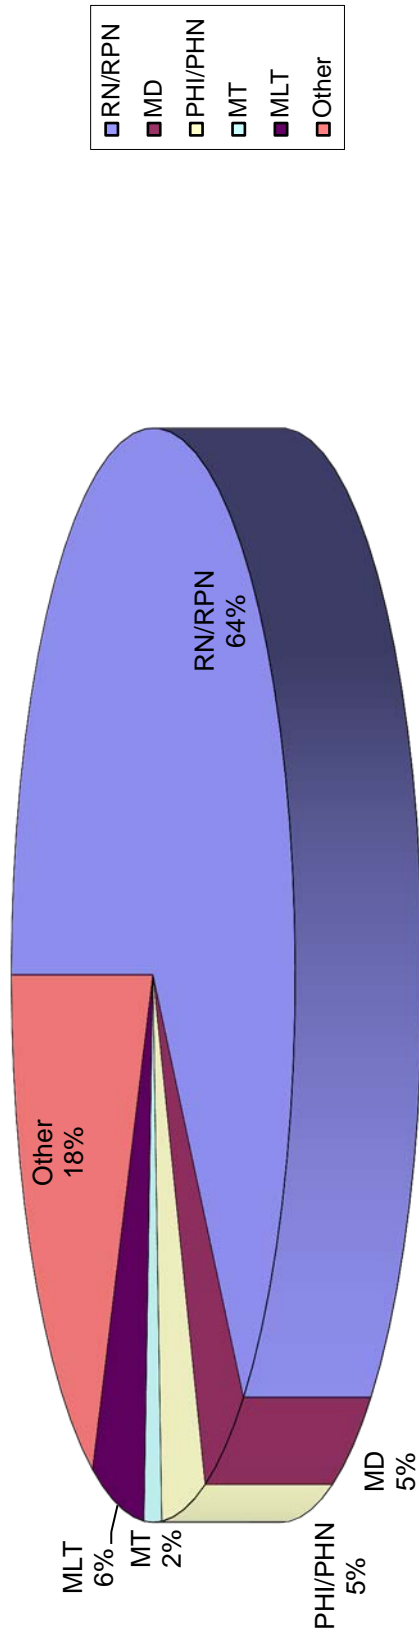

**CHICA-Canada National Membership**  
as at November 1, 2010  
1681 Members

**CHICA-Canada Members by Province**  
as at November 1, 2010

**CHICA-Canada Members by Discipline**  
as at November 1, 2010  
1681 Members

**CHICA-Canada Members by Institution Type**  
as at November 1, 2010  
1681 Members