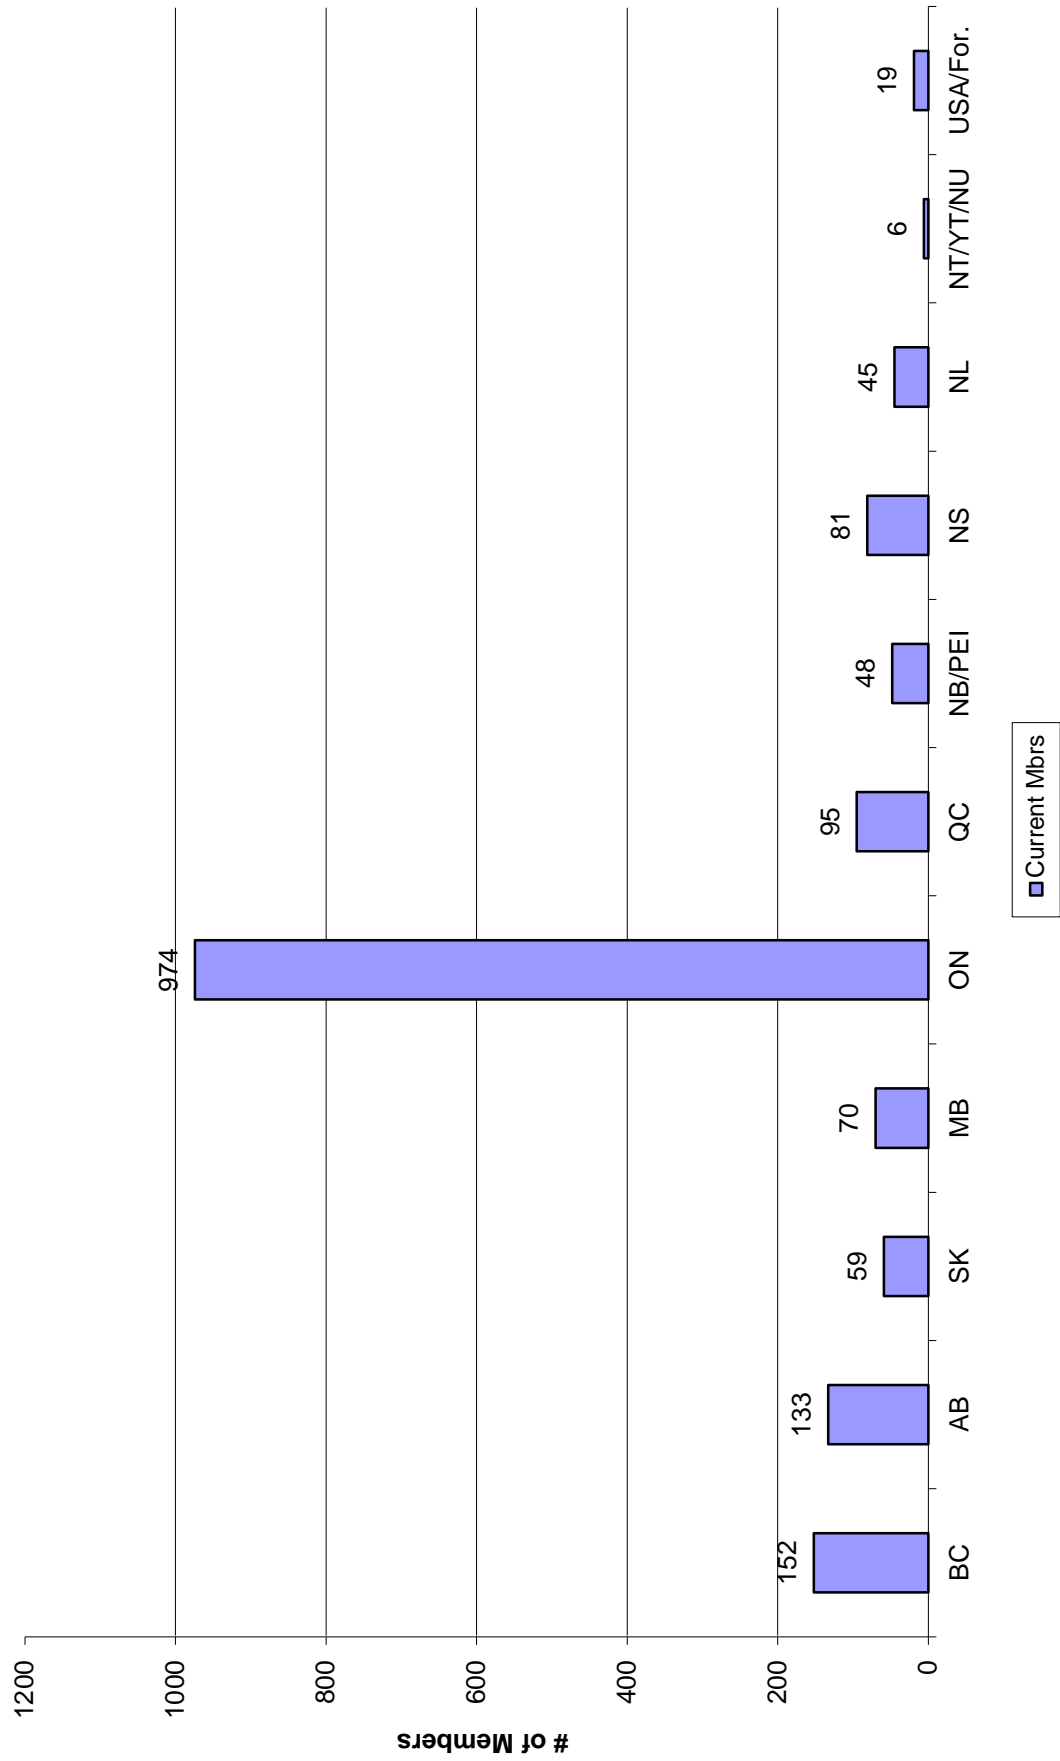

**CHICA-Canada National Membership**  
as at November 1, 2010  
1681 Members

**CHICA-Canada Members by Province**  
as at November 1, 2010

**CHICA-Canada Members by Discipline**  
as at November 1, 2010  
1681 Members